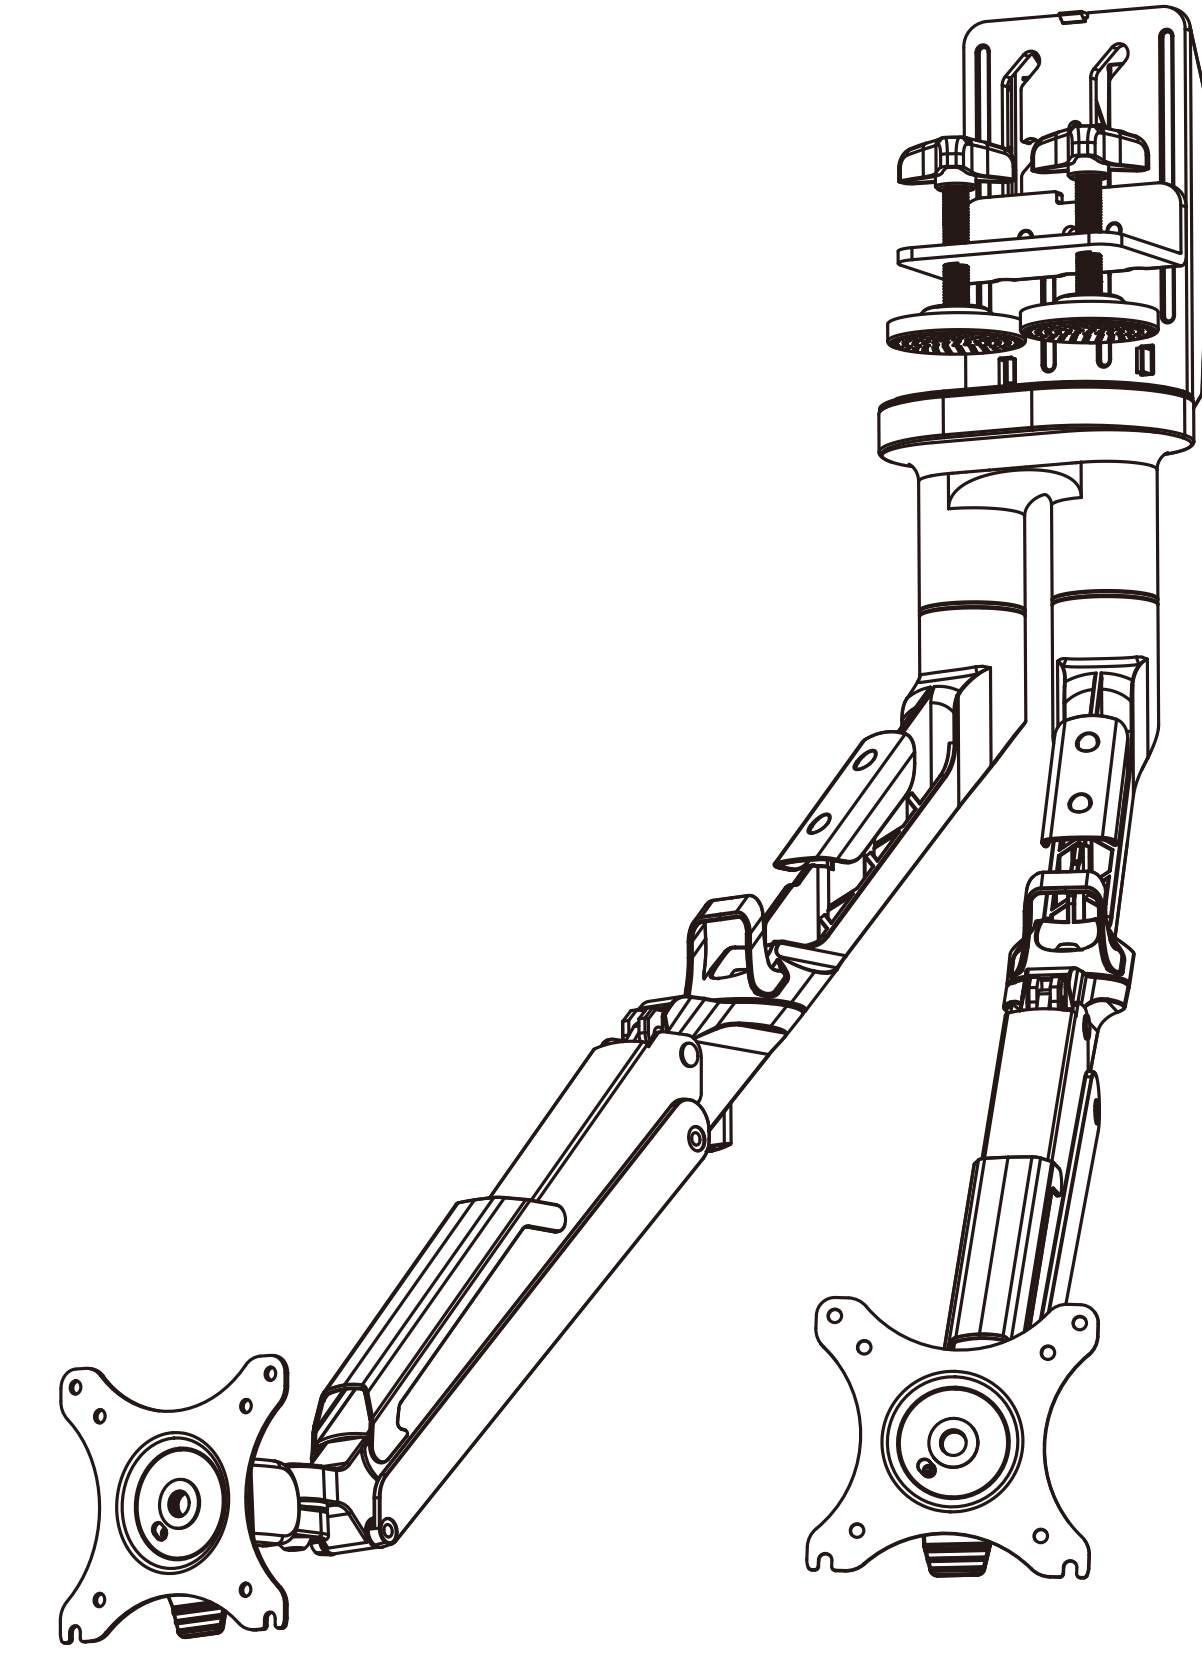

DLB851D
Color: Black

**Dual Gas Spring
Monitor Mount**

DLB851D
Color: Black

**Dual Gas Spring
Monitor Mount**

**Dual Gas Spring
Monitor Mount**

DLB851D
Color: Black

**Dual Gas Spring
Monitor Mount**

DLB851D
Color: Black